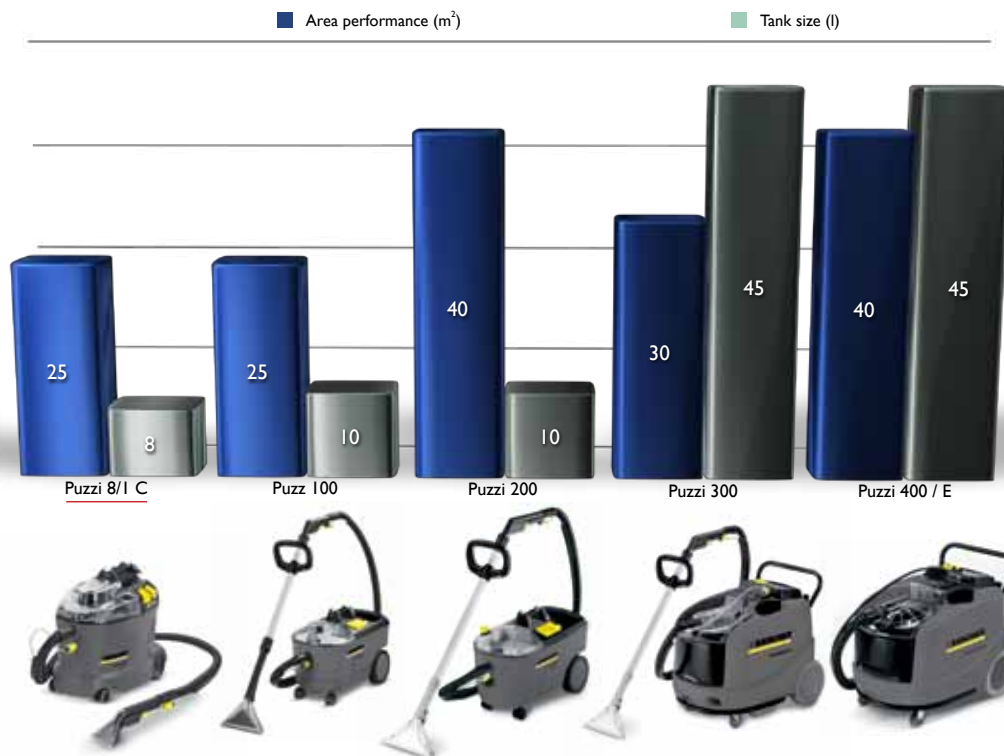

Range Comparison

Kärcher Spray extraction cleaners

Accessories

Standard accessories

6.391-410.0

4.130-116.0

Optional accessories

6.391-411.0

4.130-127.0

6.290-500.0

6.291-388.0

Technical Specification

	Puzzi 8/1 C
Power supply Ph/V/Hz	1/240/50
Max area performance (m²/h)	12 - 18
Air flow rate (l/s)	61
Vacuum (mbar)	23.6
Motor capacity (W)	1380
Spray rate (l/m)	1.0
Cable length (m)	7.5
Clean/Dirty water tank (l)	8/7
Weight (kg)	9.8
Operating noise (dB/A)	71
Dimensions (L x W x H) (mm)	530 x 330 x 440
Part Number	1.100-222.0

Tel: + 44 (0) 1295 752 082

Kärcher (UK) Ltd, Beaumont Road,
Banbury, Oxon OX16 1TB
info@karcher.co.uk www.karcher.co.uk

Tel: +353 (0) 1 409 7777

Kärcher Ltd (Ireland), Unit 4,
EP Mooney Business Park,
Walkinstown Avenue, Dublin 12
info@ie.karcher.com www.karcher.ie